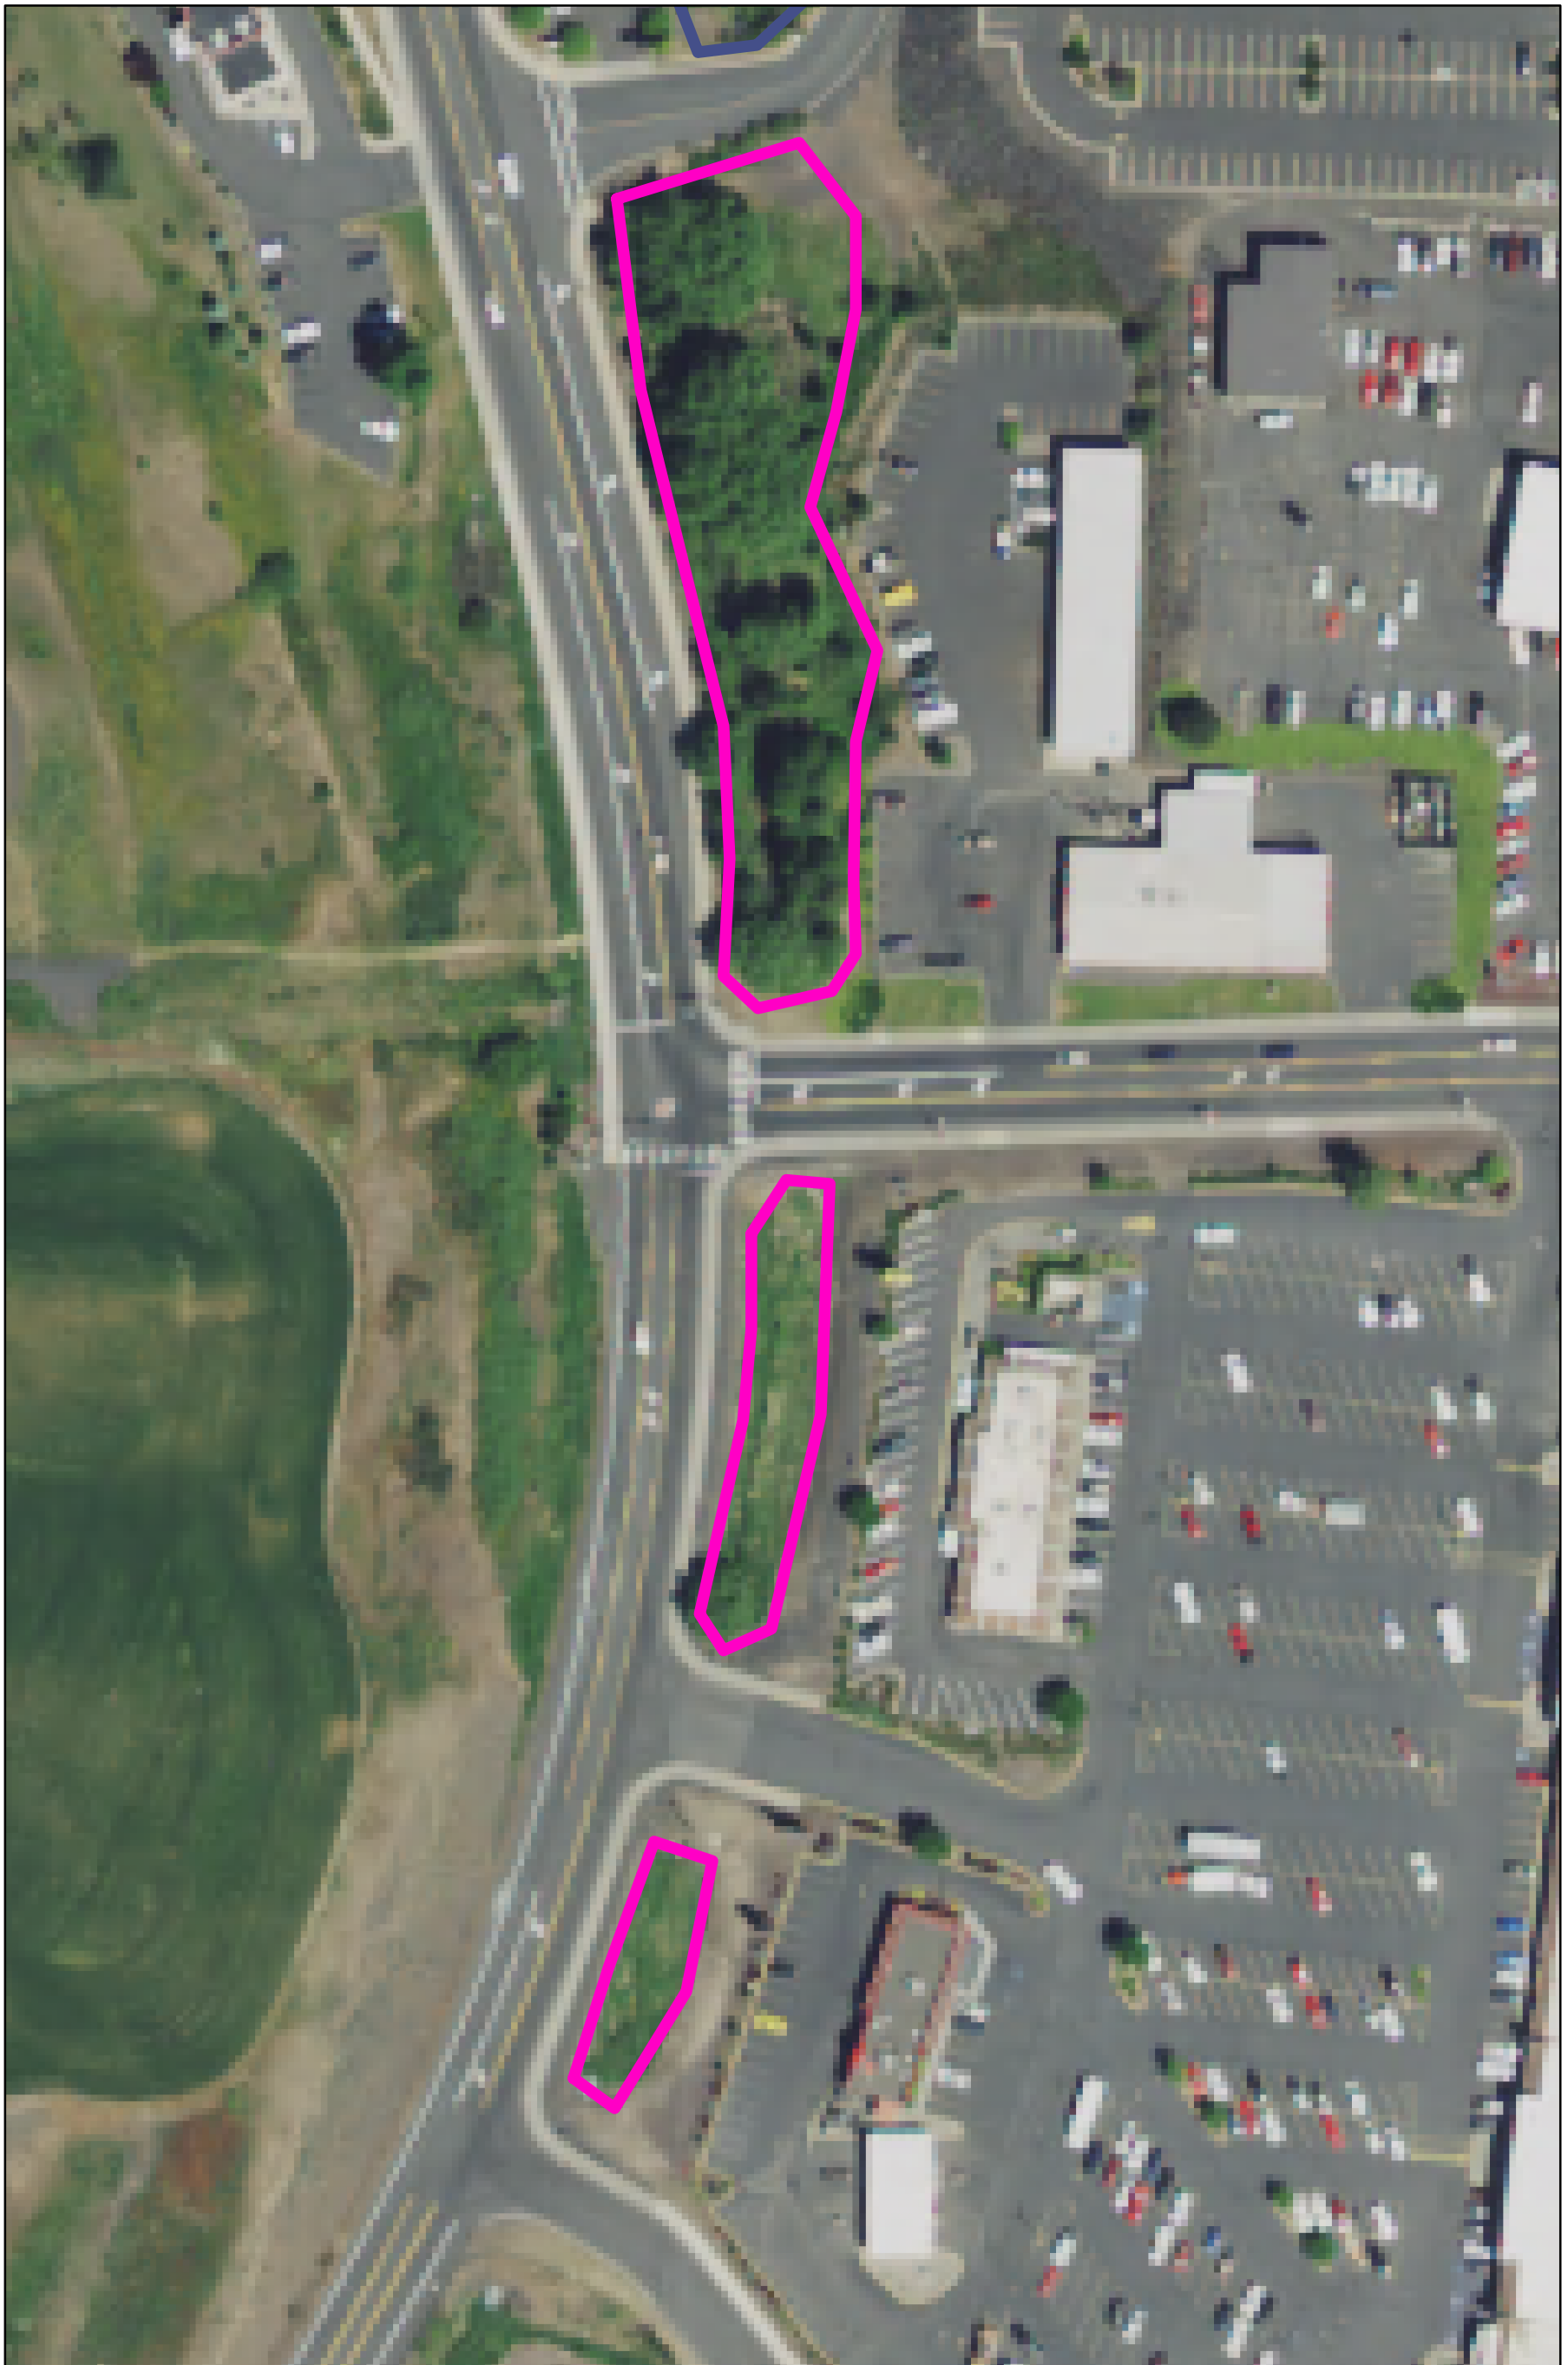

Pullman Adopt-A-Stream Program

Pink
3/16/18

0 25 50 100 150 200 Feet

www.palousecd.org/pullman-aas